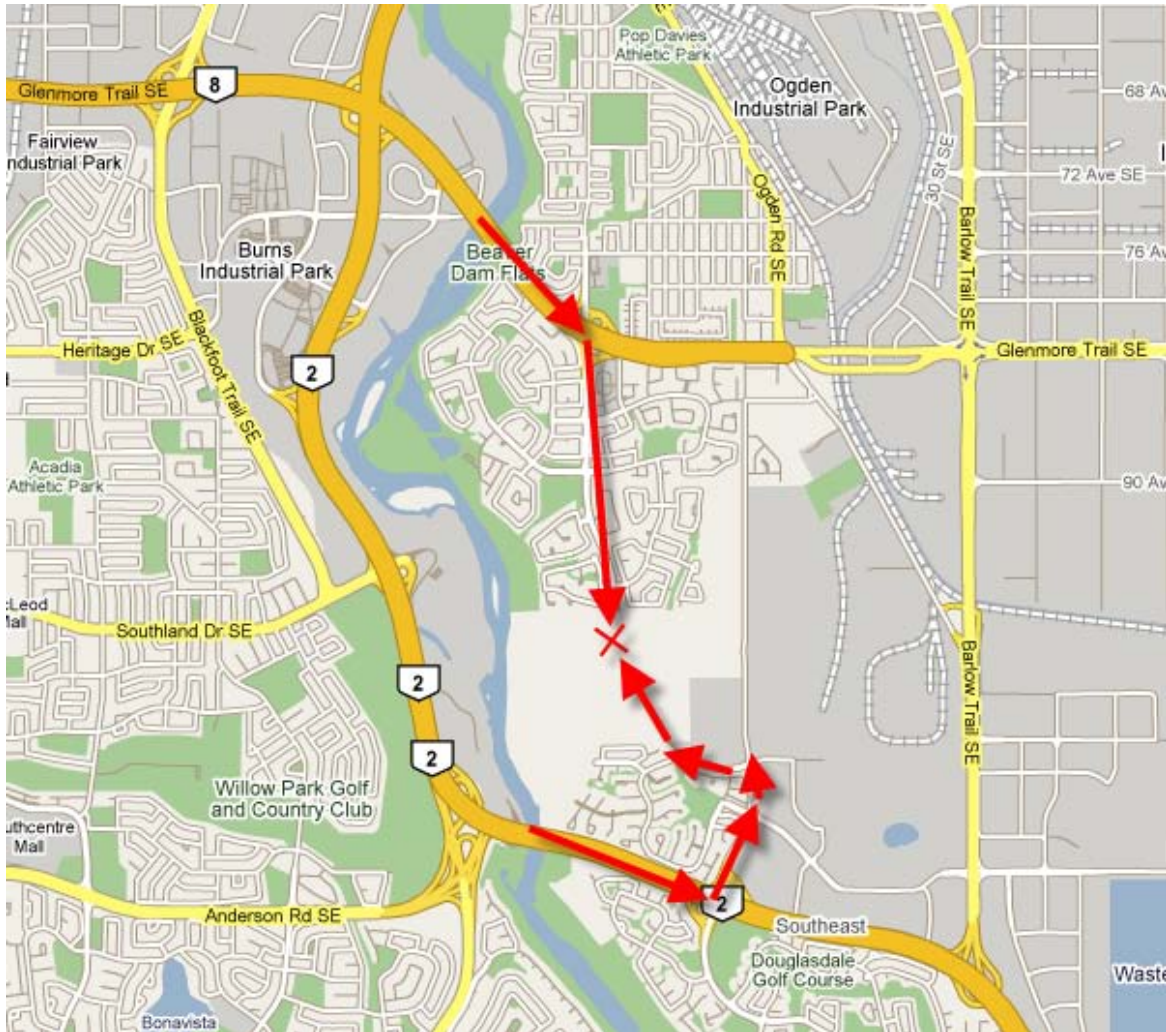

Directions to Avanti's Office

From Deerfoot:

Take the 24th St/Douglasdale exit from Deerfoot Trail
Turn North on 24th Street SE
Turn left/West onto 18th Street SE from 24th (Continue on 18th Street as it turns North)
Turn left/West onto Quarry Park Blvd (at the Jacobs Canada Building)
Turn right into 200 Quarry Park. There is ample free parking in the lot.
Avanti is on the main floor, Suite 100.

From Glenmore Trail:

Turn South onto 18th Street SE
Turn right/West onto Quarry Park Blvd (at the Jacobs Canada Building)
Turn right into 200 Quarry Park. There is ample free parking in the lot.
Avanti is on the main floor, Suite 100.