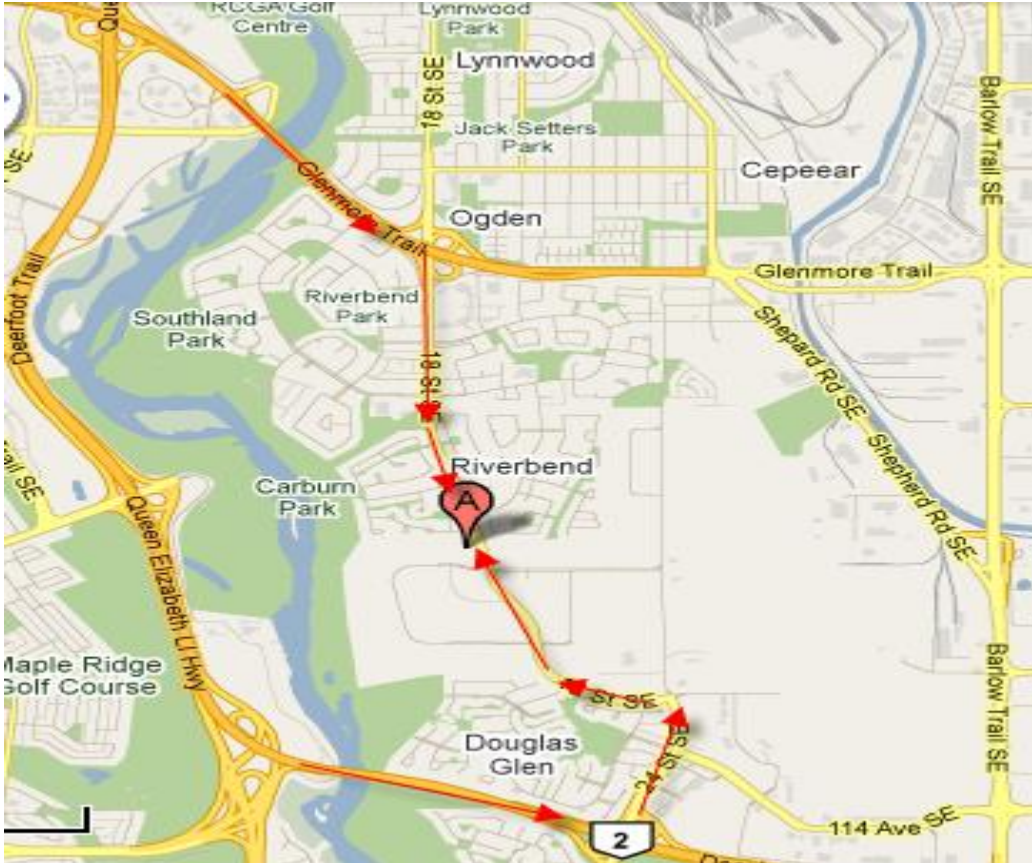

100, 200 Quarry Park Blvd SE
Calgary, AB Canada
T2C 5E3

Directions to Avanti's Office

From Deerfoot:

Take the 24th St/Douglasdale exit from Deerfoot Trail
Turn North on 24th Street SE
Turn left/West onto 18th Street SE from 24th (Continue on 18th Street as it turns North)
Turn left/West onto Quarry Park Blvd (at the Jacobs Canada Building)
Turn right into 200 Quarry Park. There is ample free parking in the lot.
Avanti is on the main floor, Suite 100.

From Glenmore Trail:

Turn South onto 18th Street SE
Turn right/West onto Quarry Park Blvd (at the Jacobs Canada Building)
Turn right into 200 Quarry Park. There is ample free parking in the lot.
Avanti is on the main floor, Suite 100.